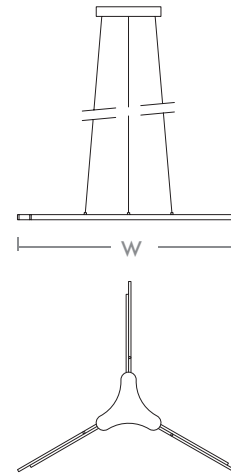

**Estrella LED Pendant**  
**3-688-15**

oxygen

FIXTURE TYPE \_\_\_\_\_

LOCATION \_\_\_\_\_

-15 Black

- LIGHT SOURCE** (1) X 20W LED Array, Selectable Color Temp CRI 90
- LUMINAIRE POWER** TBD Input Power
- RATED LIFE** 50000 hr RL
- OPTIONAL COLOR TEMPERATURES** Selectable **(CCT)** 3000/3500/4000K
- LUMEN OUTPUT** TBD
- INPUT VOLTAGE** 120V
- DRIVER OUTPUT** TBD
- DIMMING** TRIAC and ELV dimming at 120V AC
- CONSTRUCTION** Cold Rolled Steel Housing
- DIFFUSER** - Matte White Acrylic
- FINISHES** -40 AGB
- MOUNTING** 4" Octagonal J-Box
- STANDARDS** ETL Listed, Conforms to UL STD 1598, Certified CAN/CSA STD C22.2 No 250.0.

**DIMENSIONS**

**W:** 40"  
**H:** Adjustable

Order example for standard fixture:  
**3-688-15** (x-xxx: LED Sequence # / -xx: Finish)